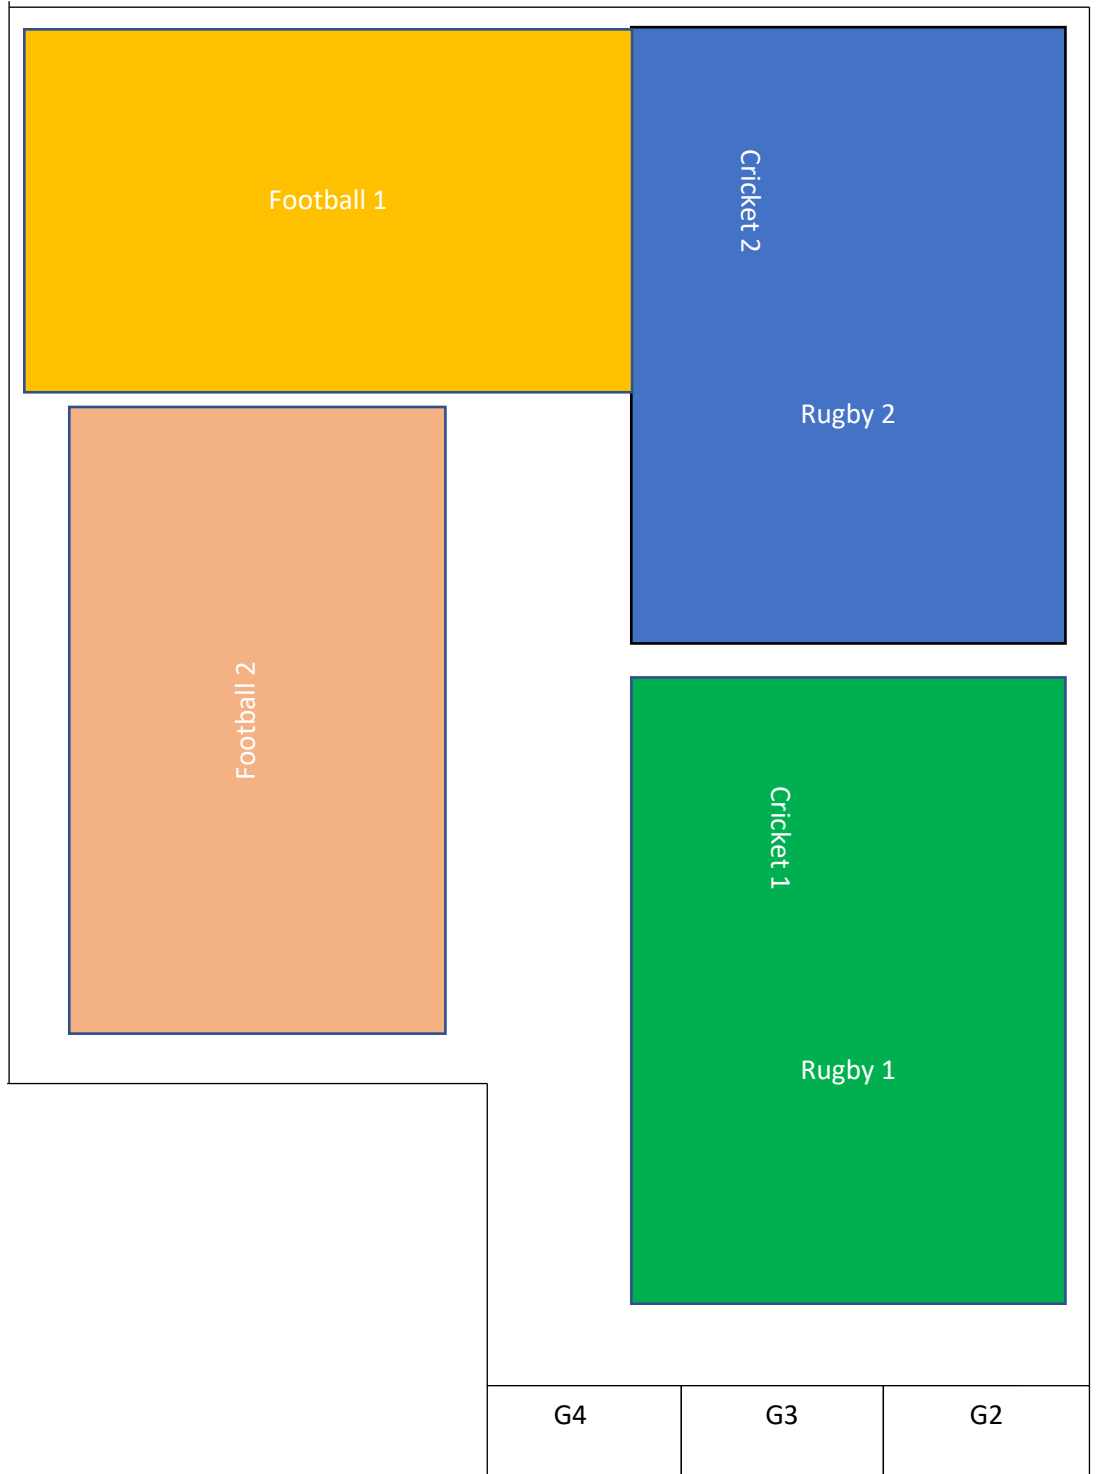

Cambridge High School

School Fields

Cricket
Nets

Tom Voyle

Taylor street

Closed

Back Carpark